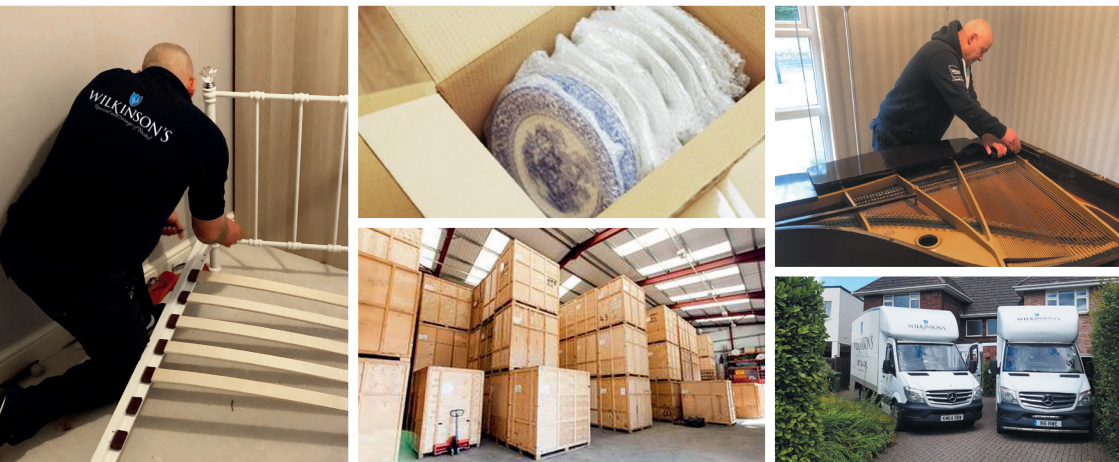

WILKINSON'S

Removal and Storage of Bristol

Welcome to Wilkinson's Removal and Storage of Bristol. We are a Bristol-based, family run company that offers a fast, friendly and reliable service, whether it's a local move or an export to Europe – our commitment is to meet, and wherever possible, exceed your expectations.

We make relocating a painless experience – our fully trained staff can provide you with a range of packing services, as well as a removal service, whether you are moving to another address within Bristol, nationally or to Europe.

Being part of a vibrant, committed team, our professional staff enjoy working closely with our customers. Our motto is 'you can trust us to get the job done' and our promise is to rise to any challenge.